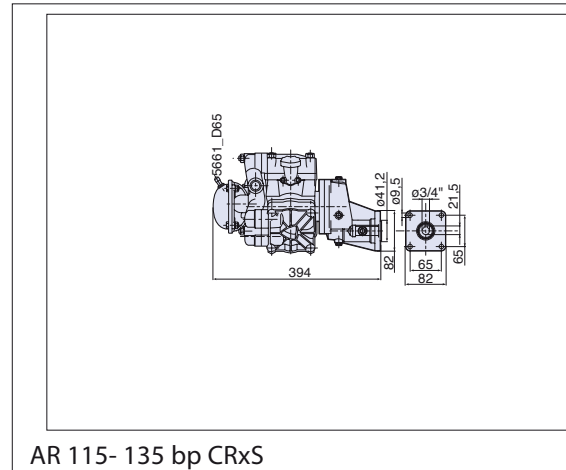

AR 115 - 135 bp

DIMENSIONS • DIMENSIONI

5661\_D06

<p>AR 115 bp AR 135 bp</p>	<p>Pumps Pompe</p>
--------------------------------	------------------------

AR 115- 135 bp CRxS

Please note: specifications are subject to change for improvement without notice.  
© Apr 2007 by AnnoviReverberi spa